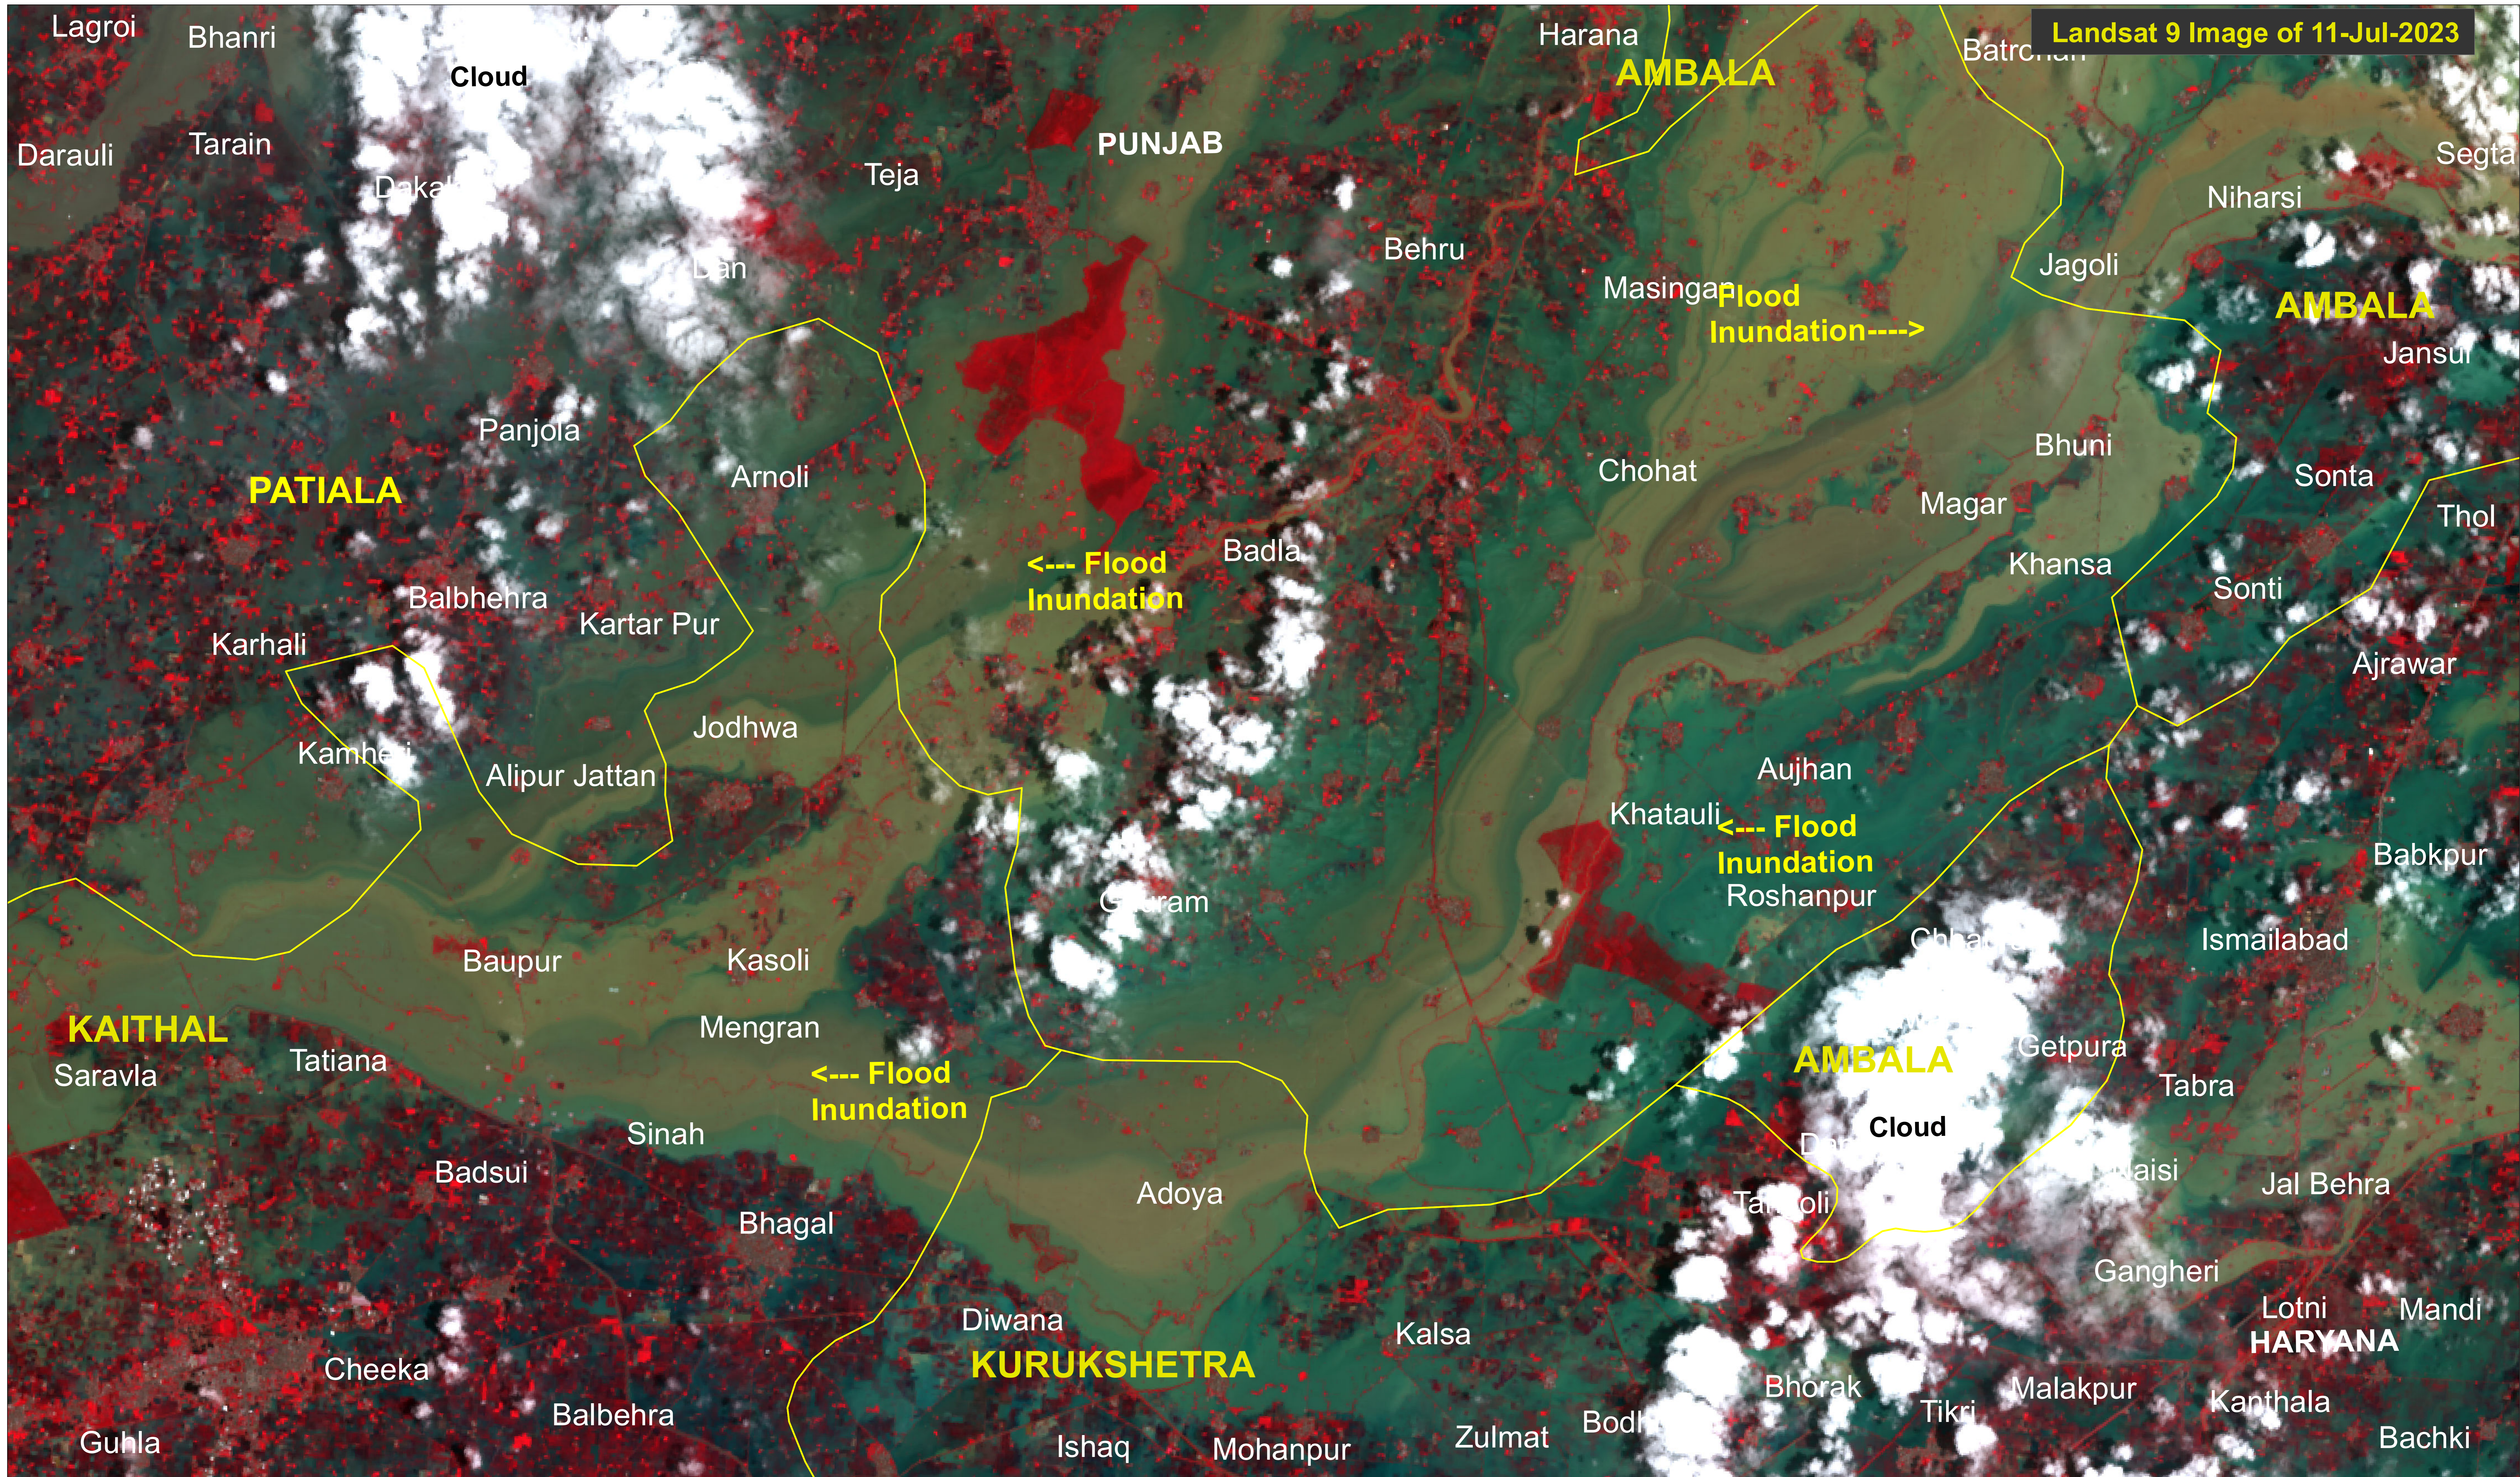

Satellite Image Showing Flood Inundation in Parts of Punjab & Haryana State

Date of Issue : 12.07.2023

MAP ID: 2023/FL/PB/06-VAP/11-Jul-2023

Legend

□ District Boundary

RRES
National Remote Sensing Centre, ISRO
Dept. of Space, Govt. of India
Hyderabad- 500 037
E-Mail: flood@nrsc.gov.in
www.nrsc.gov.in