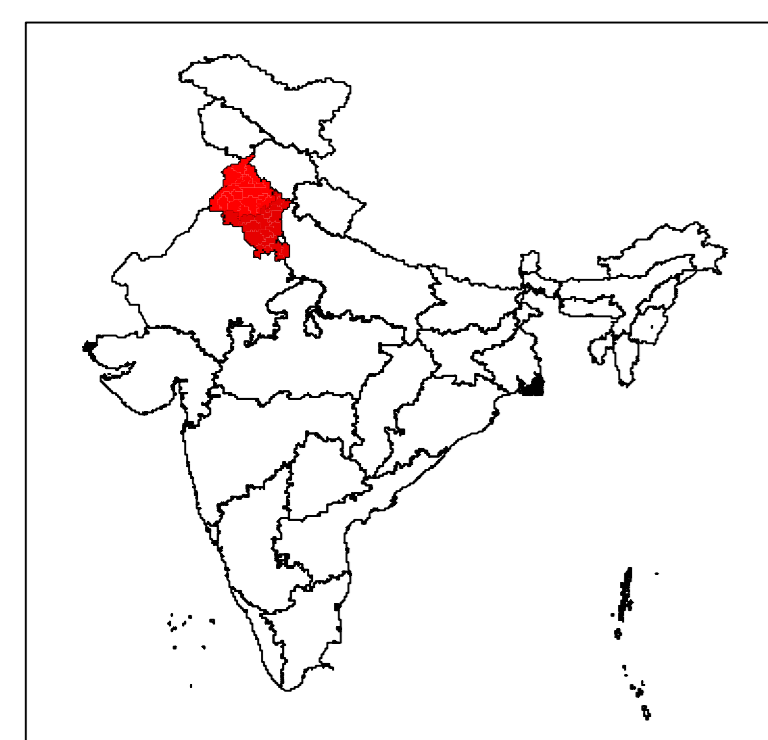

Satellite Image Showing Flood Inundation in Parts of Punjab & Haryana State

Date of Issue : 12.07.2023

MAP ID: 2023/FL/PB/06-VAP/11-Jul-2023

Legend

□ District Boundary

RRES
National Remote Sensing Centre, ISRO
Dept. of Space, Govt. of India
Hyderabad- 500 037
E-Mail: flood@nrsc.gov.in
www.nrsc.gov.in