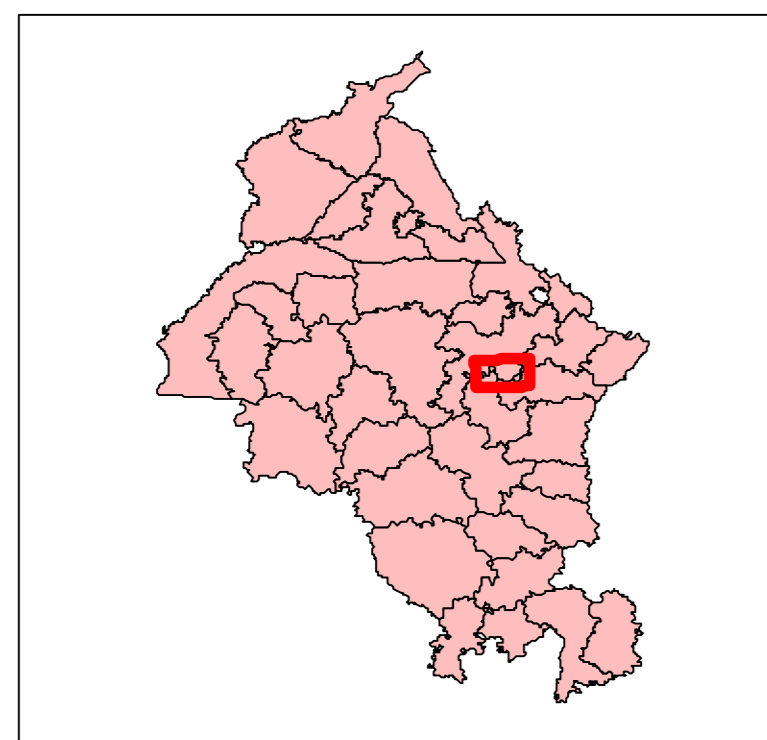

Satellite Image Showing Flood Inundation in Parts of Punjab & Haryana State

Date of Issue : 12.07.2023

MAP ID: 2023/FL/PB/06-VAP/11-Jul-2023

Legend

□ District Boundary

RRES
National Remote Sensing Centre, ISRO
Dept. of Space, Govt. of India
Hyderabad- 500 037
E-Mail: flood@nrsc.gov.in
www.nrsc.gov.in